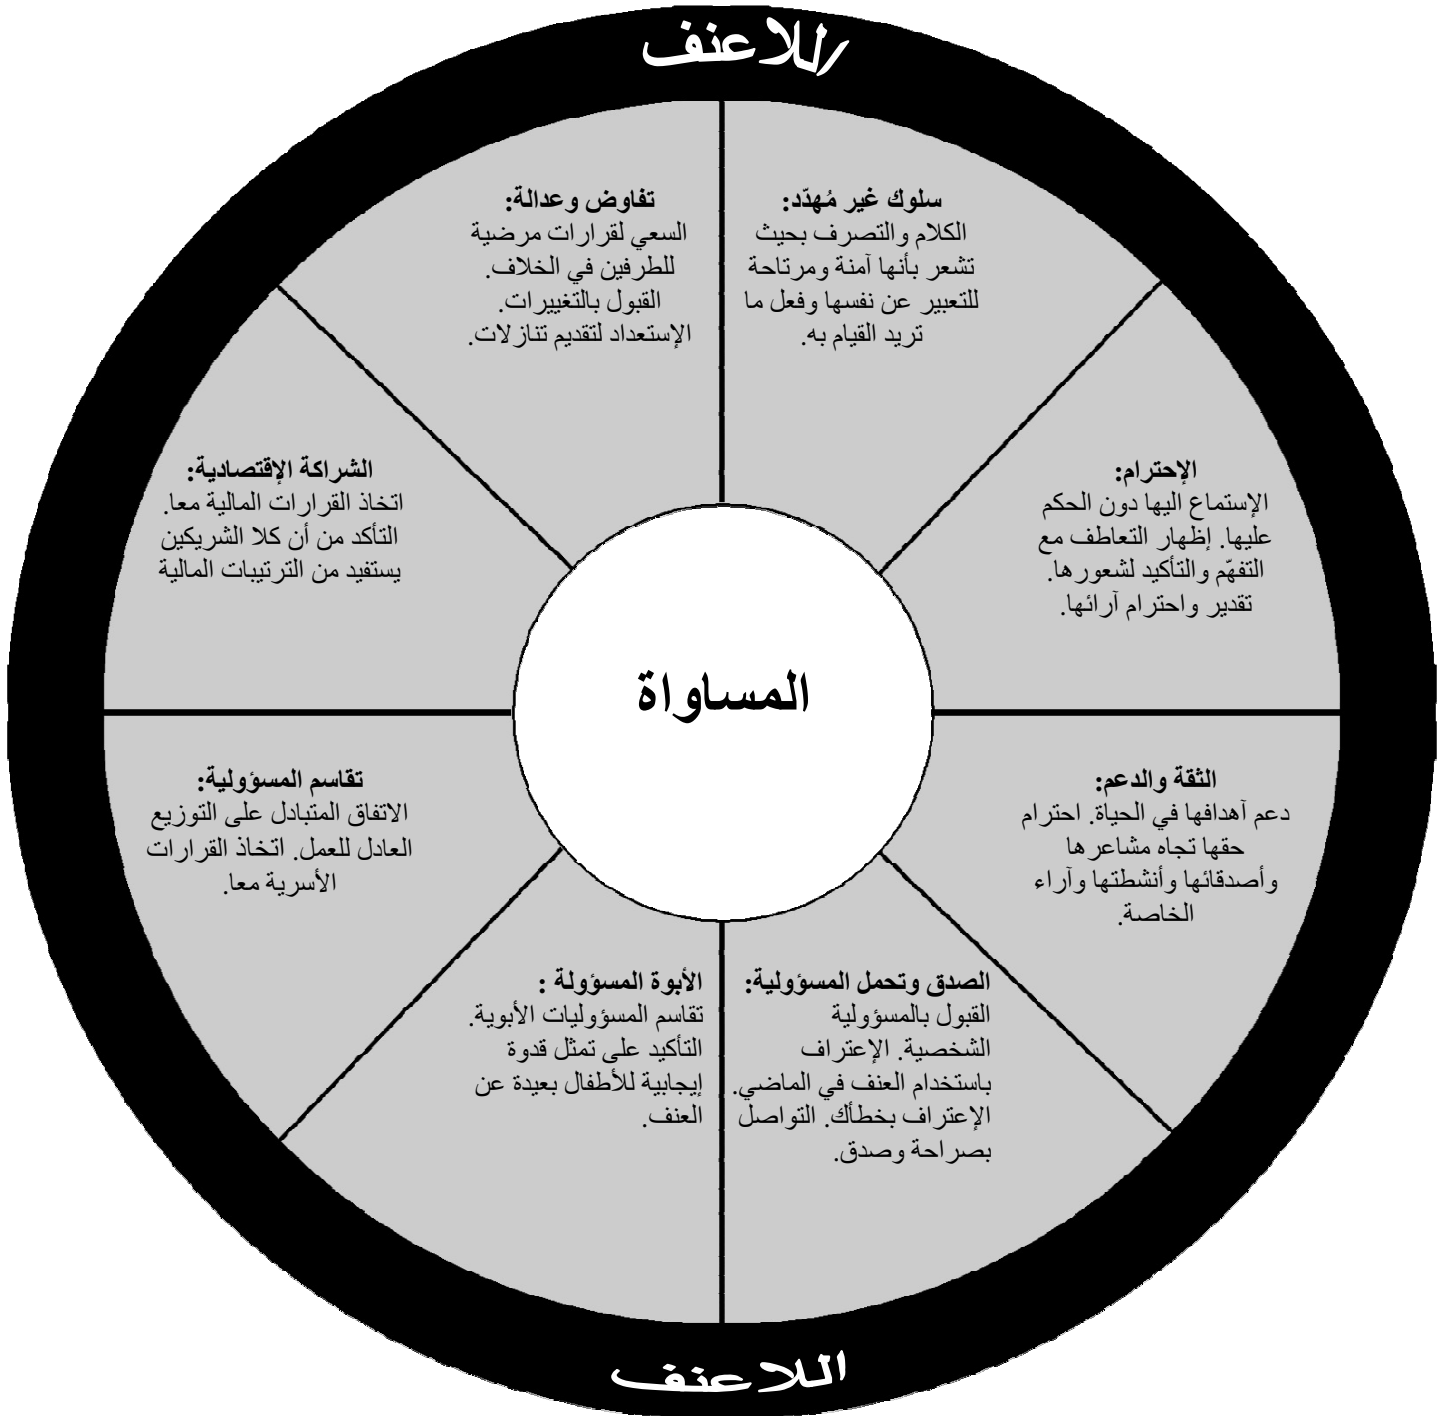

# دولاب المساواة

Equality Wheel

**NATIONAL CENTER**  
on Domestic and Sexual Violence  
training • consulting • advocacy